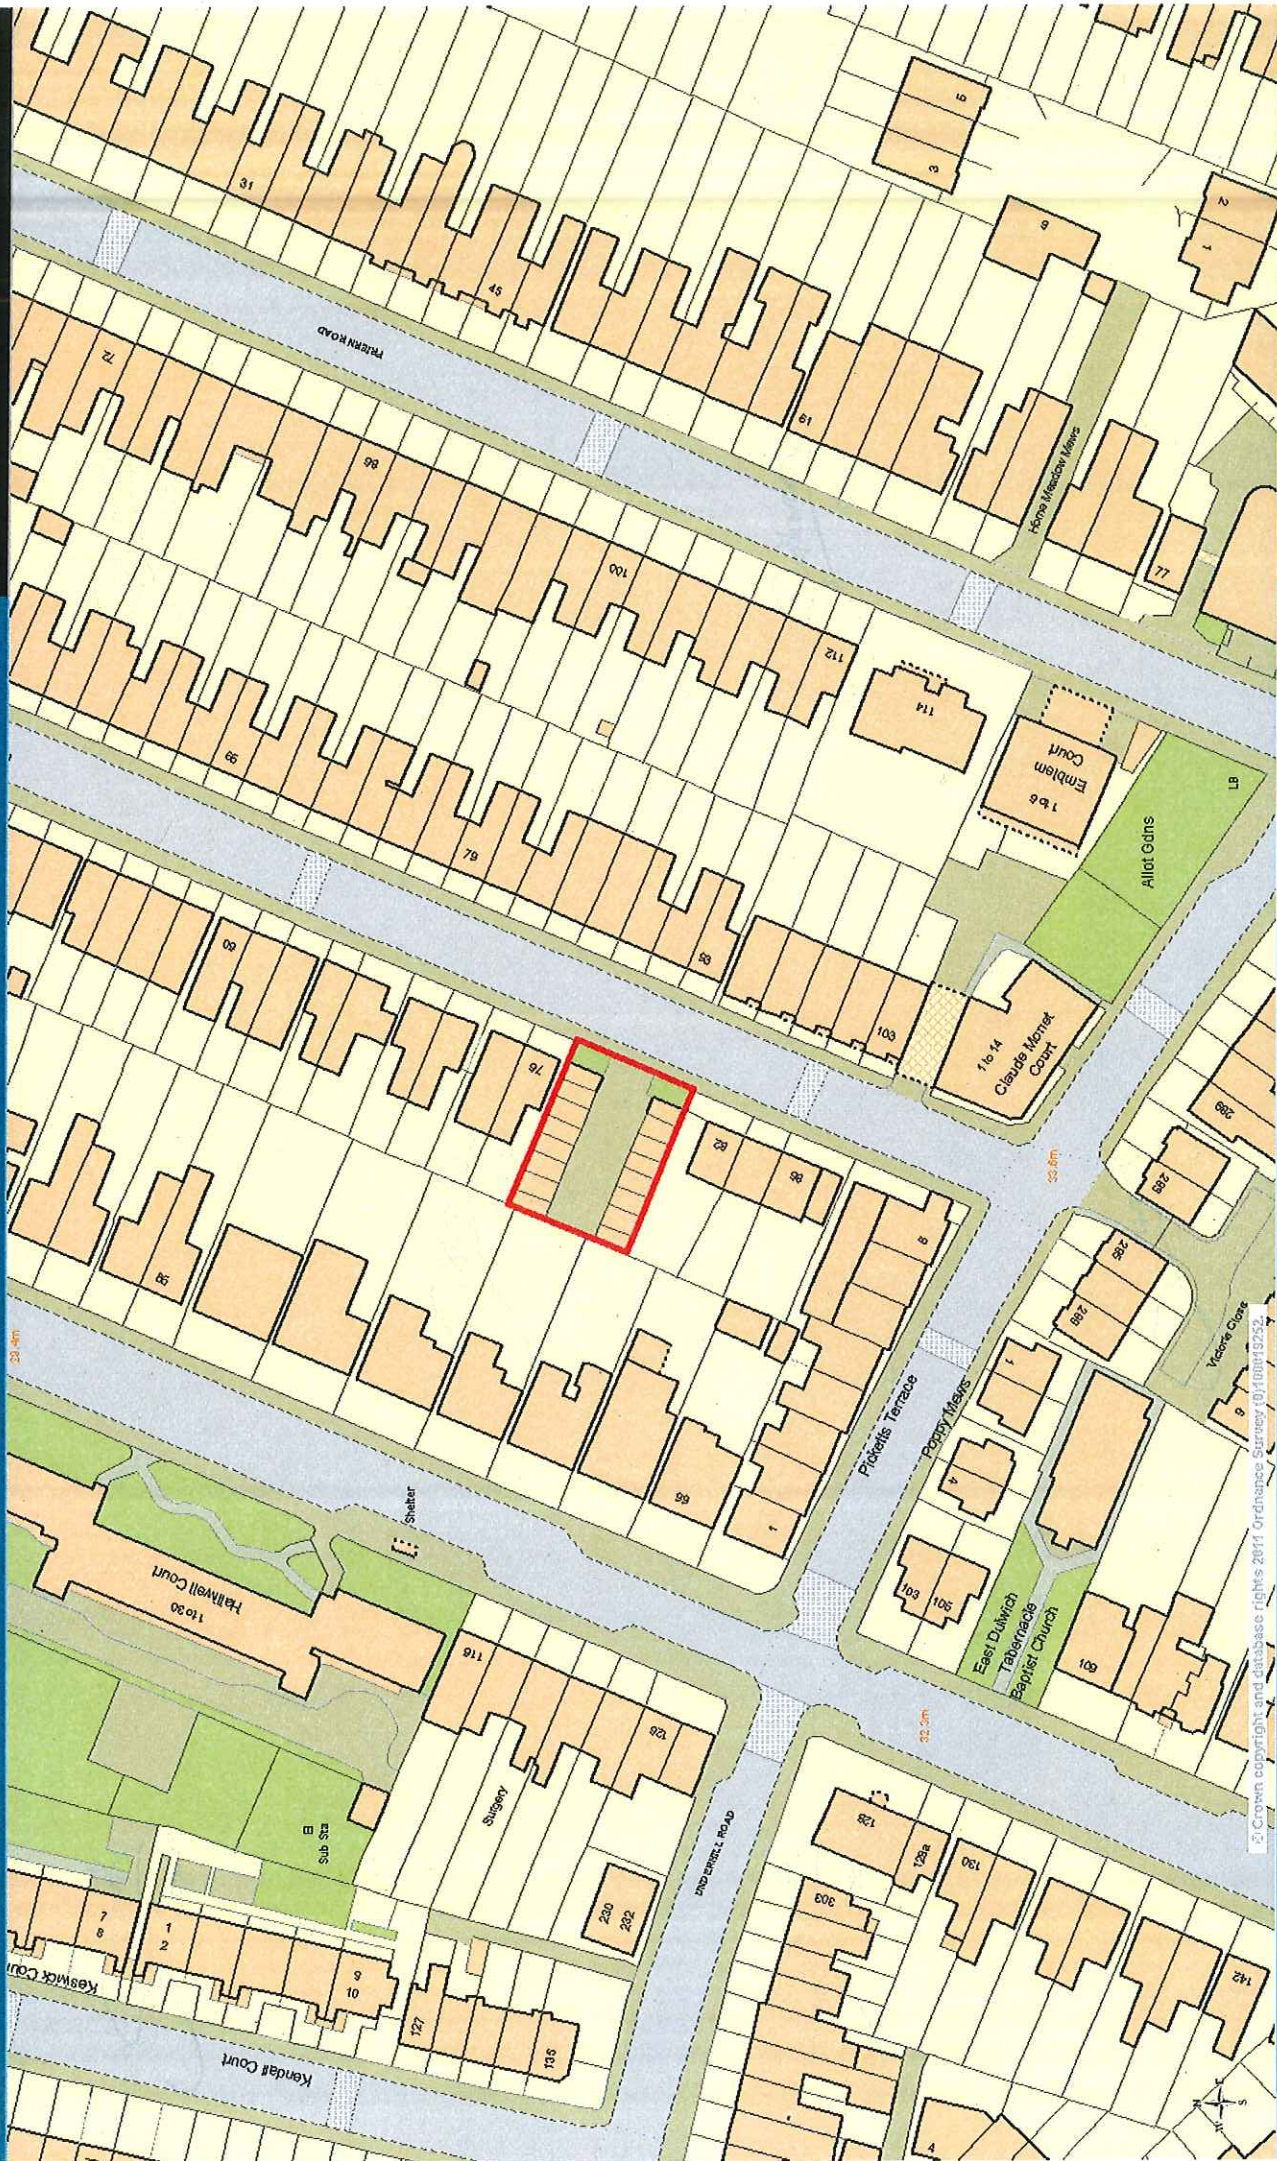

Slippers Estate Car Park

© Crown copyright and database rights 2011 Ordnance Survey (070003252)

Land behind 61-91 Brisbane Road

(c) Crown copyright. All rights reserved ((0)100019252) 2009

2 Sedgmoor Place

Bassano St Garges

Date 26/7/2016

Scale 1:14010

© Crown copyright and database rights 2011 Ordnance Survey (816814255)

© Crown copyright. All rights reserved. (10) 100010050 2016

Henslowe Road Garages

Date 26/7/2016

© Crown copyright and database rights 2011 Ordnance Survey 10/00192/252

Ref 123 - Lettsom T&RA Hall, Vestry Road

Date 19/5/2015

© Crown copyright and database rights 2011 Ordnance Survey (018001252).