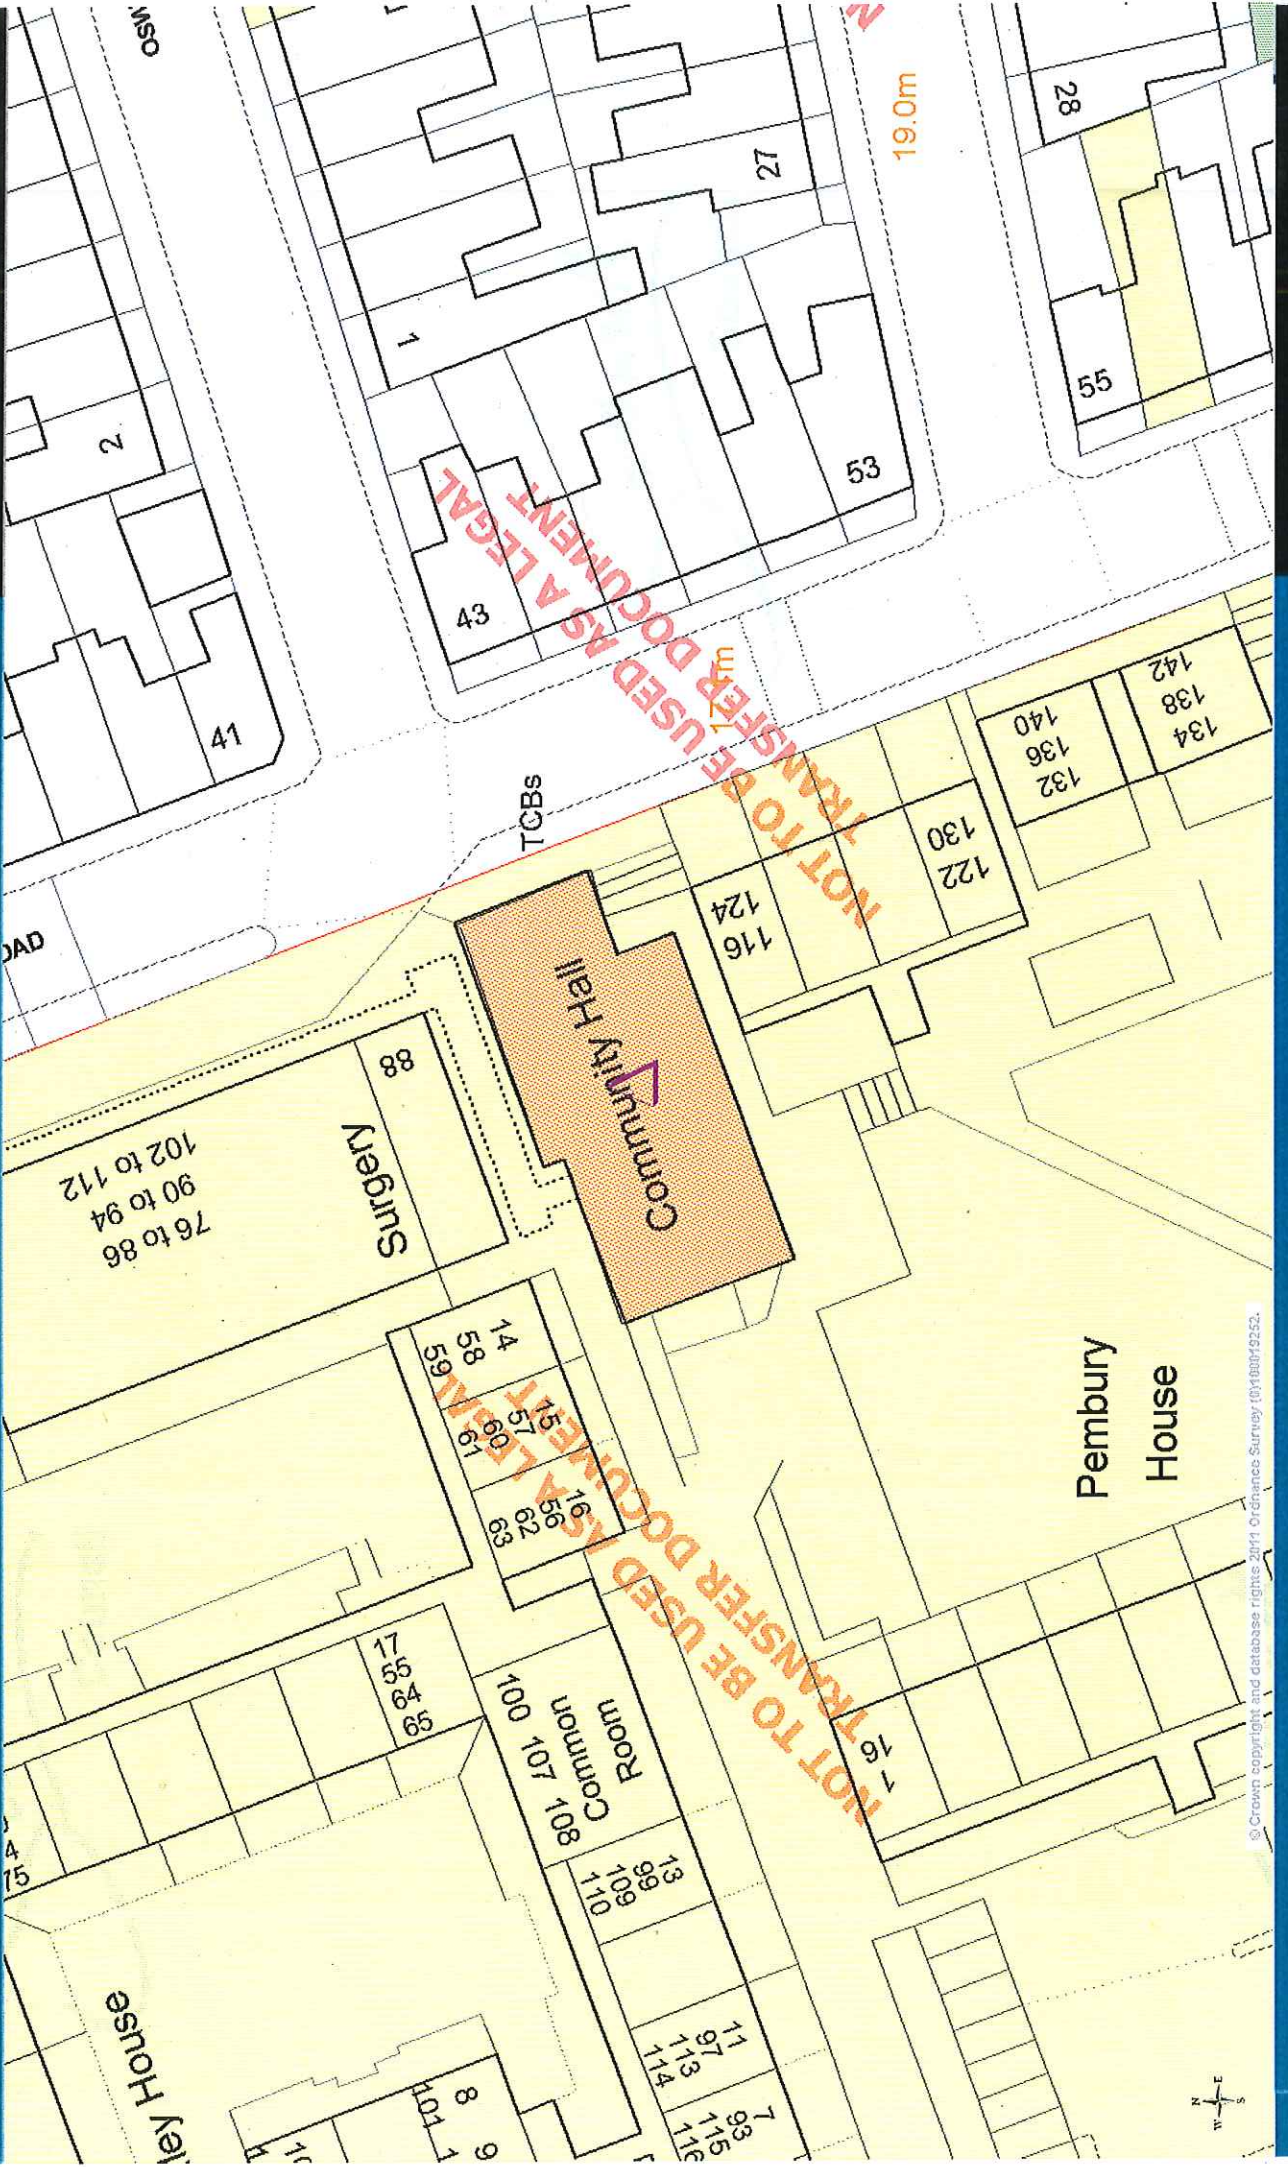

Slippers Estate Car Park

© Crown copyright and database rights 2011 Ordnance Survey (070003252)

Land behind 61-91 Brisbane Road

(c) Crown copyright. All rights reserved ((0)100019252) 2009

2 Sedgmoor Place

Bassano St Garges

Date 26/7/2016

Scale 1:14010

© Crown copyright and database rights 2011 Ordnance Survey (816814255)

© Crown copyright. All rights reserved. (10) 100010050 2016

Henslowe Road Garages

Date 26/7/2016

© Crown copyright and database rights 2011 Ordnance Survey 10/00192/252

Ref 123 - Lettsom T&RA Hall, Vestry Road

Date 19/5/2015

© Crown copyright and database rights 2011 Ordnance Survey (018001252).