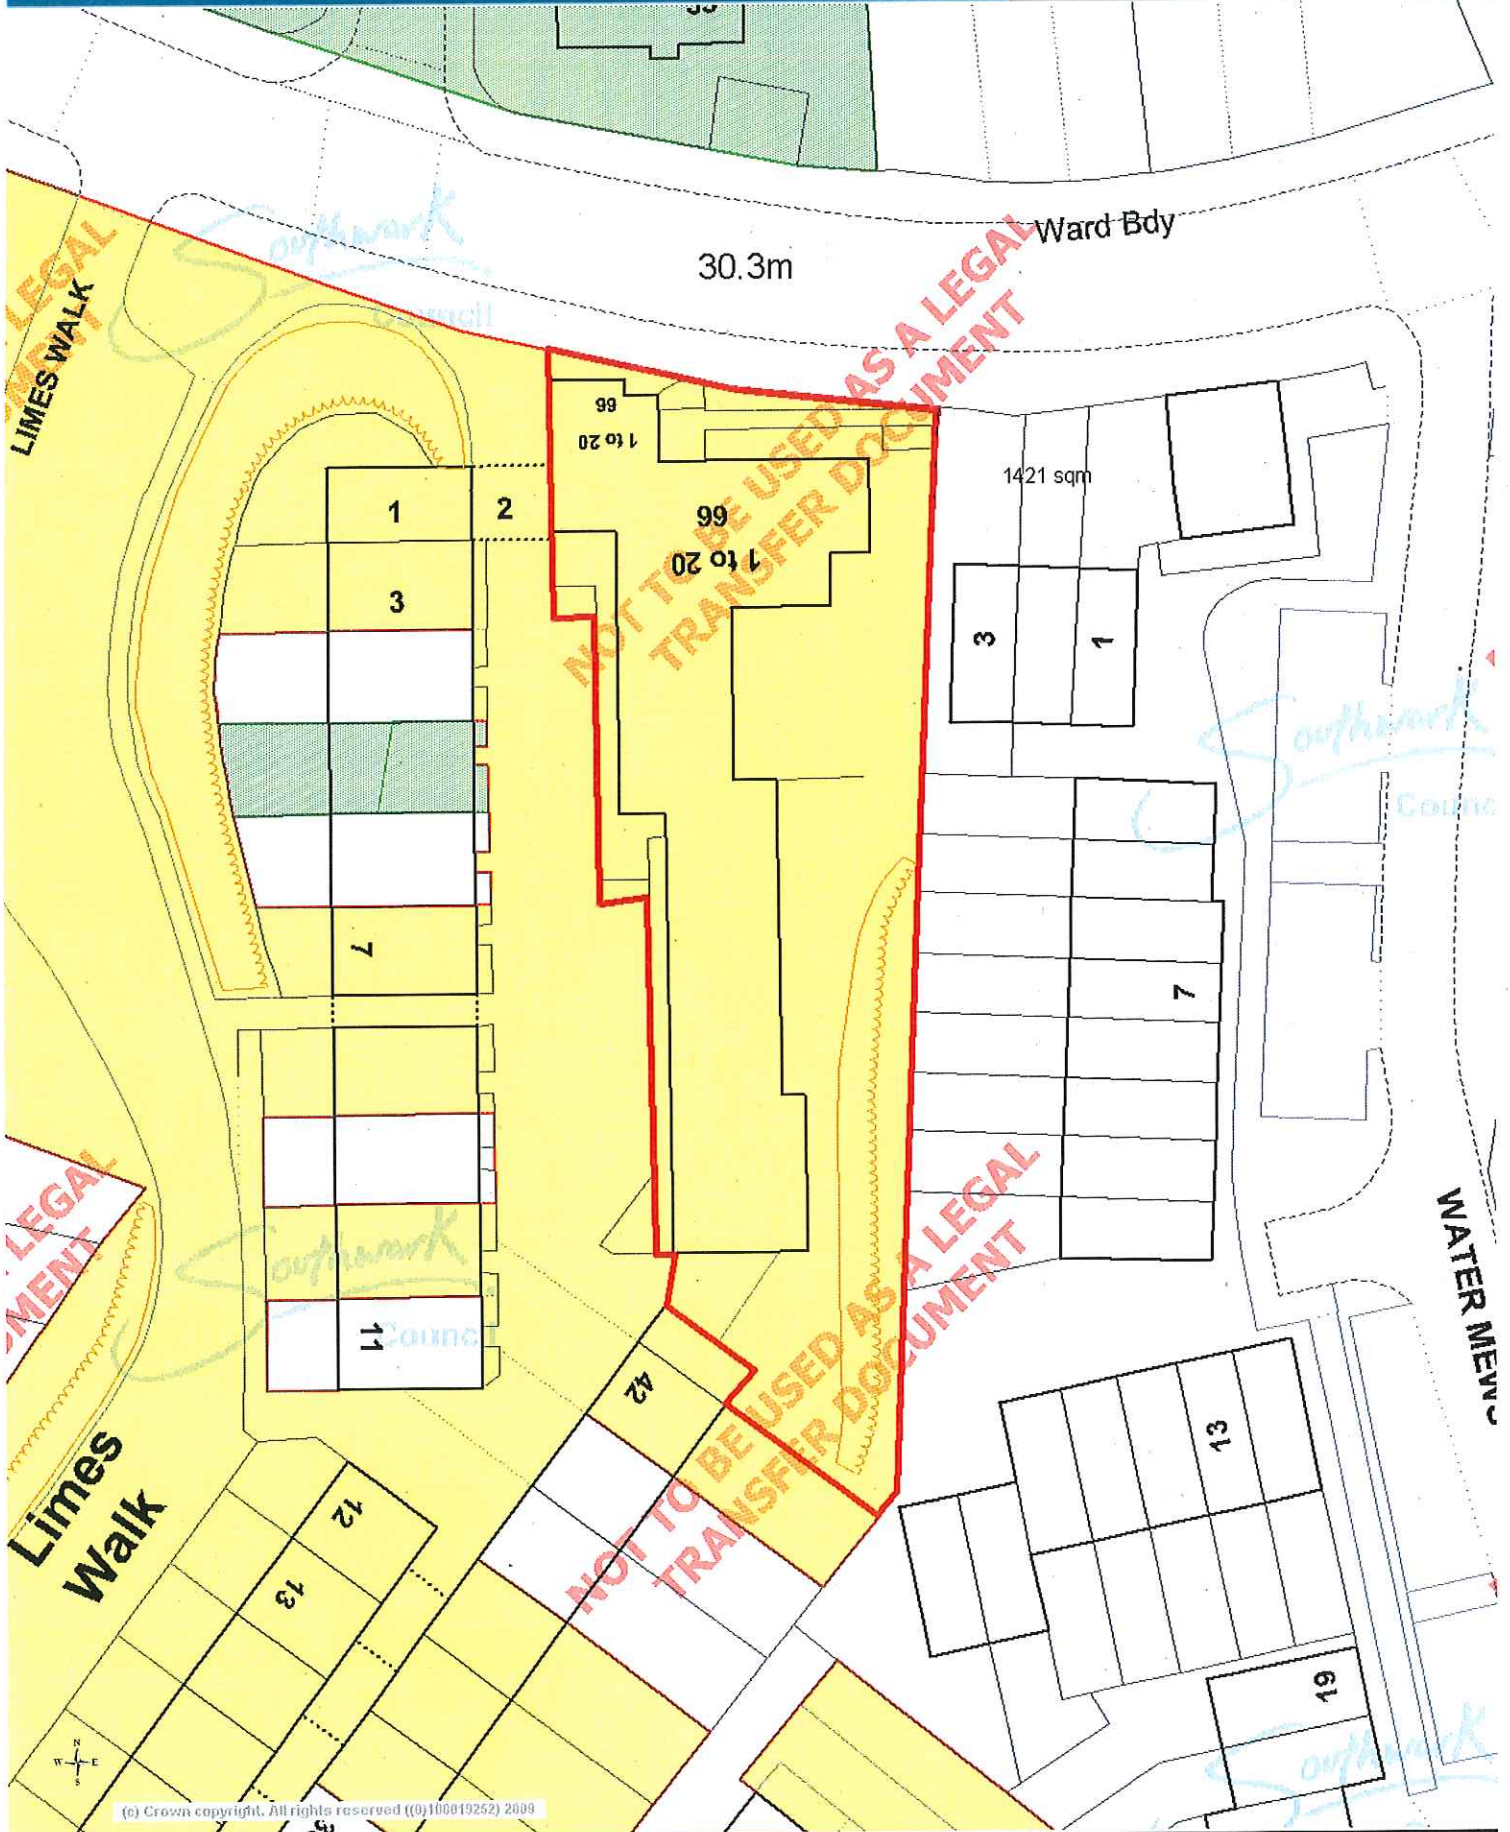

Slippers Estate Car Park

© Crown copyright and database rights 2011 Ordnance Survey (070003252)

Land behind 61-91 Brisbane Road

(c) Crown copyright. All rights reserved ((0)100019252) 2009

2 Sedgmoor Place

Bassano St Garges

Date 26/7/2016

Scale 1:14010

© Crown copyright and database rights 2011 Ordnance Survey (816814255)

© Crown copyright. All rights reserved. (10) 100010050 2016

Henslowe Road Garages

Date 26/7/2016

© Crown copyright and database rights 2011 Ordnance Survey 10/00192/252

Ref 123 - Lettsom T&RA Hall, Vestry Road

Date 19/5/2015

© Crown copyright and database rights 2011 Ordnance Survey (018001252).