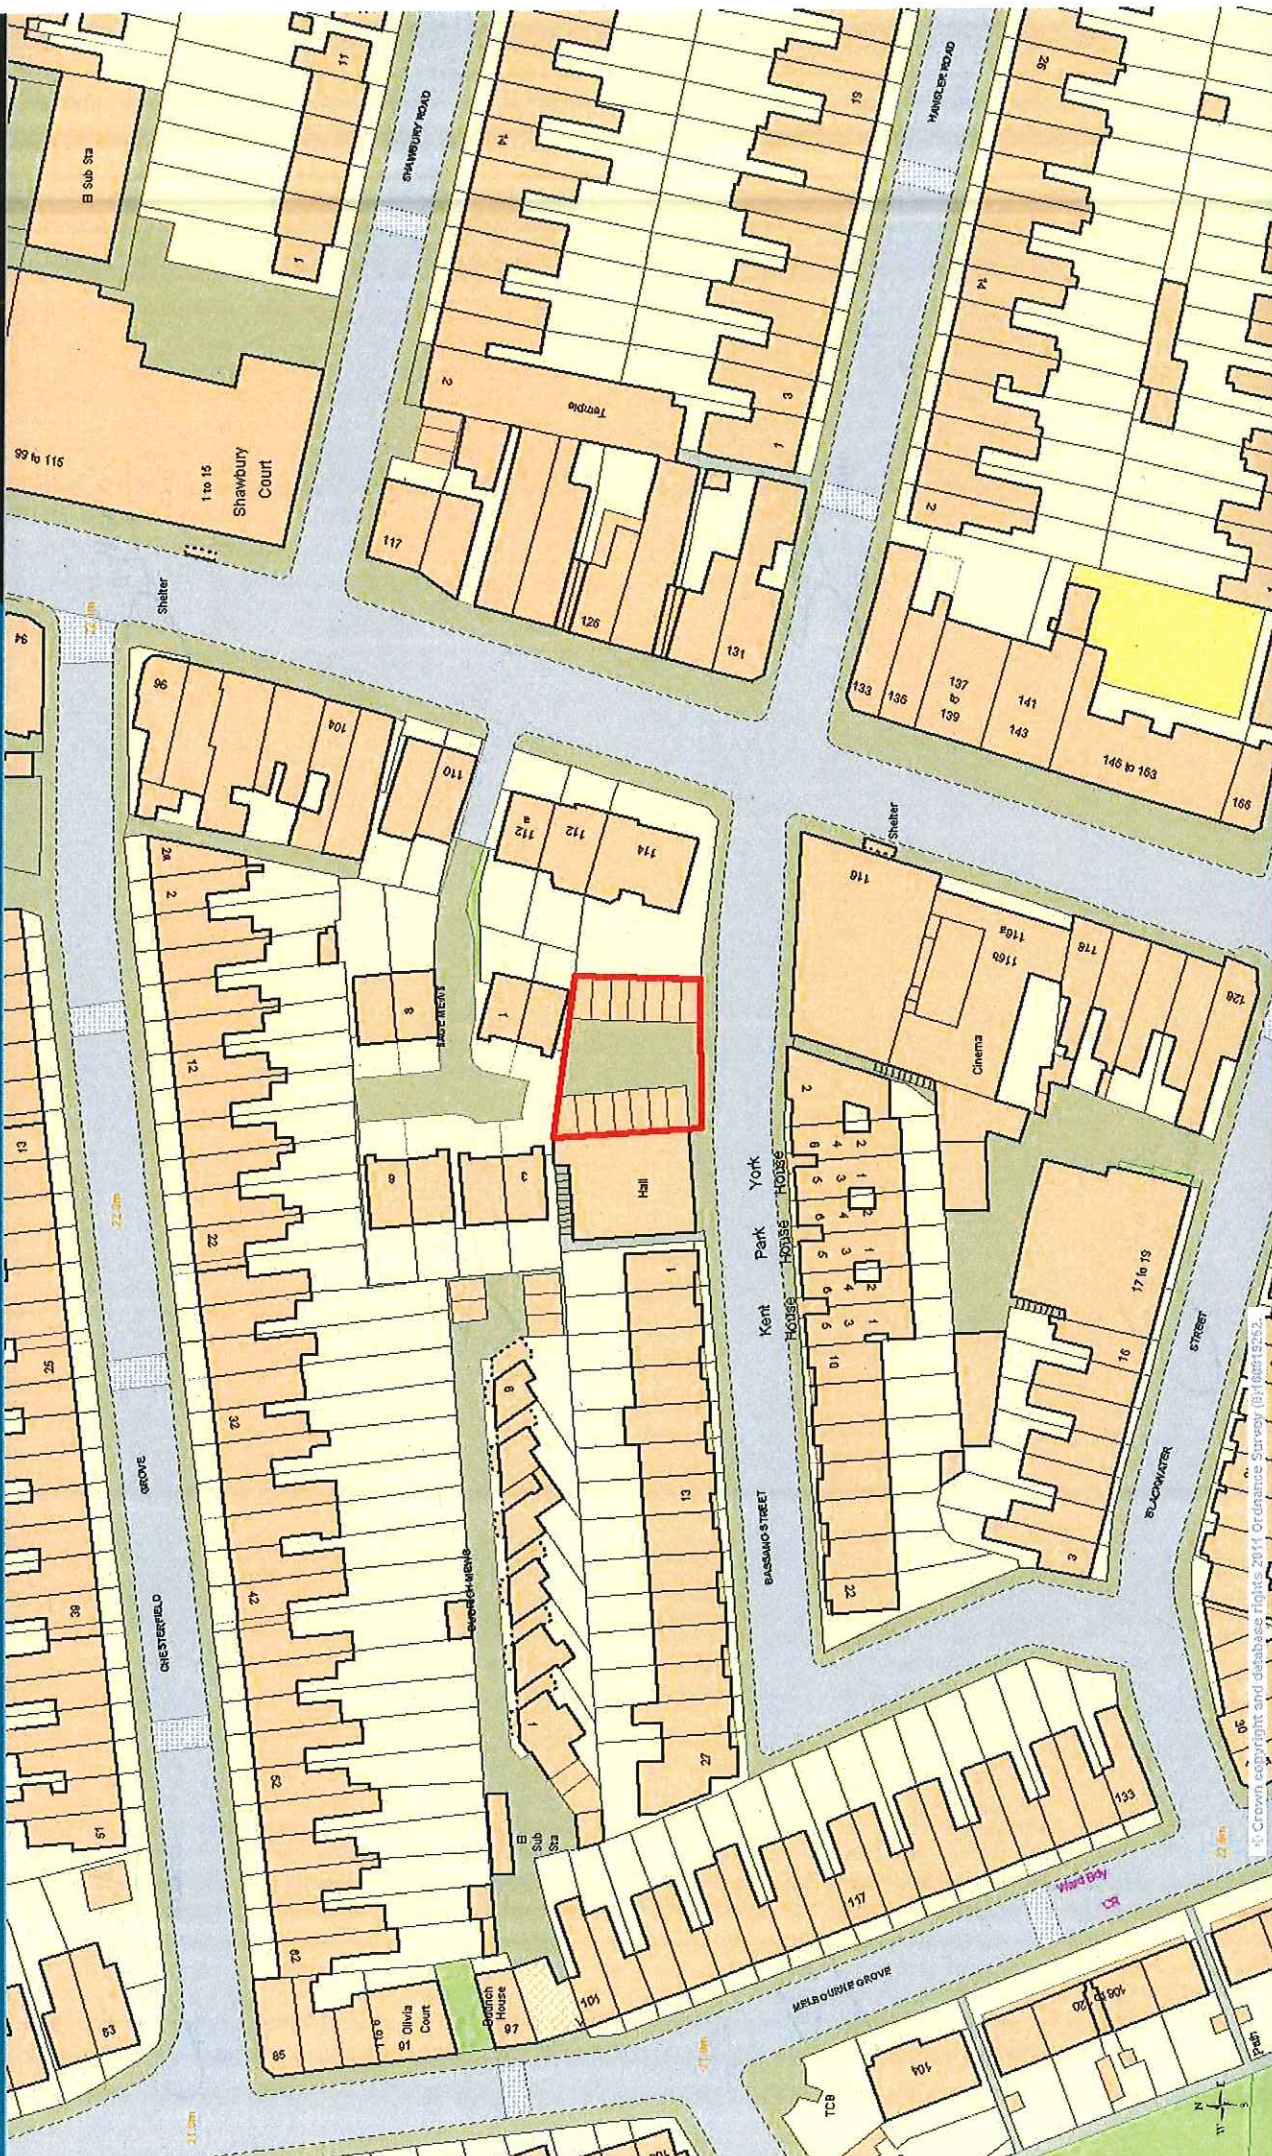

Slippers Estate Car Park

© Crown copyright and database rights 2011 Ordnance Survey (070003252)

Land behind 61-91 Brisbane Road

(c) Crown copyright. All rights reserved ((0)100019252) 2009

2 Sedgmoor Place

Bassano St Garges

Date 26/7/2016

Scale 1:14010

© Crown copyright and database rights 2011 Ordnance Survey (816814255)

© Crown copyright. All rights reserved. (10) 100010050 2016

Henslowe Road Garages

Date 26/7/2016

© Crown copyright and database rights 2011 Ordnance Survey 10/00192/252

Ref 123 - Lettsom T&RA Hall, Vestry Road

Date 19/5/2015

© Crown copyright and database rights 2011 Ordnance Survey (018001252).